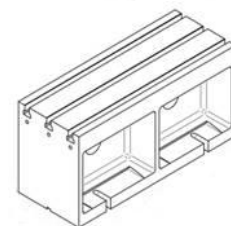

CLAMPING ANGLE PLATES

Clamping angle plates can be supplied in sizes 800; 950; 1,120; 1,450; 1,620; 2,000; 2,500; 3,000; 3,500; 4,000; 4,500; 5,000; 6,000 mm.

They are anchored to the clamping table or just to floor plates.

Optimal solution for your workpiece

CLAMPING CUBES

UK 500, UK 1000, UK 2000, UK 2500.

They are anchored to the clamping table or just to floor plates.

		UK 500	UK 1000	UK 2000	UK 2500
Material		gray cast iron (Czech Standard 42 24 25)			
Holes for clamping screws		M20			
A, B, C surface hardness	HB	190 ± 10			
Weight *	kg	285	680	1,500	1,960

CLAMPING EQUIPMENT

CLAMPING PLATES

Clamping plates are used for clamping of large and heavy workpieces. The clamping plates are anchored to a special concrete foundation similarly as the machine.

Basic specifications - TYPE 1 (short and long)			
		short	long
Total dimensions	mm	400 x 1,885 x 2,420	400 x 1,885 x 4,020
Clamping area	mm	1,875 x 2,420	1,875 x 4,020
Workpiece weight max.	kg	45,000	80,000
Weight	kg	5,000	8,200

Basic specifications - TYPE 2			
Total dimensions	mm	300 x 1,260 x 4,020	
Clamping area	mm	1,225 x 4,020	
Workpiece weight max.	kg	30,000	
Weight	kg	4,900	

Basic specifications - TYPE 3			
Total dimensions	mm	200 x 1,600 x 3,100	
Clamping area	mm	1,600 x 3,100	
Workpiece weight max.	kg	15,000	
Weight	kg	3,100	