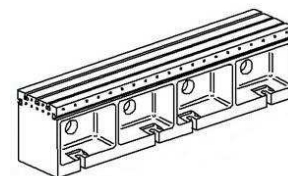

CLAMPING ANGLE PLATES

Clamping angle plates can be supplied in sizes 800; 950; 1,120; 1,450; 1,620; 2,000; 2,500; 3,000; 3,500; 4,000; 4,500; 5,000; 6,000 mm.

They are anchored to the clamping table or just to floor plates.

Optimal solution for your workpiece

CLAMPING CUBES

UK 500, UK 1000, UK 2000, UK 2500.

They are anchored to the clamping table or just to floor plates.

		UK 500	UK 1000	UK 2000	UK 2500
Material		gray cast iron (Czech Standard 42 24 25)			
Holes for clamping screws		M20			
A, B, C surface hardness	HB	190 ± 10			
Weight *	kg	285	680	1,500	1,960

CLAMPING EQUIPMENT

CLAMPING PLATES

Clamping plates are used for clamping of large and heavy workpieces. The clamping plates are anchored to a special concrete foundation similarly as the machine.

Basic specifications - TYPE 1 (short and long)			
		short	long
Total dimensions	mm	400 x 1,885 x 2,420	400 x 1,885 x 4,020
Clamping area	mm	1,875 x 2,420	1,875 x 4,020
Workpiece weight max.	kg	45,000	80,000
Weight	kg	5,000	8,200

Basic specifications - TYPE 2			
Total dimensions	mm	300 x 1,260 x 4,020	
Clamping area	mm	1,225 x 4,020	
Workpiece weight max.	kg	30,000	
Weight	kg	4,900	

Basic specifications - TYPE 3			
Total dimensions	mm	200 x 1,600 x 3,100	
Clamping area	mm	1,600 x 3,100	
Workpiece weight max.	kg	15,000	
Weight	kg	3,100	