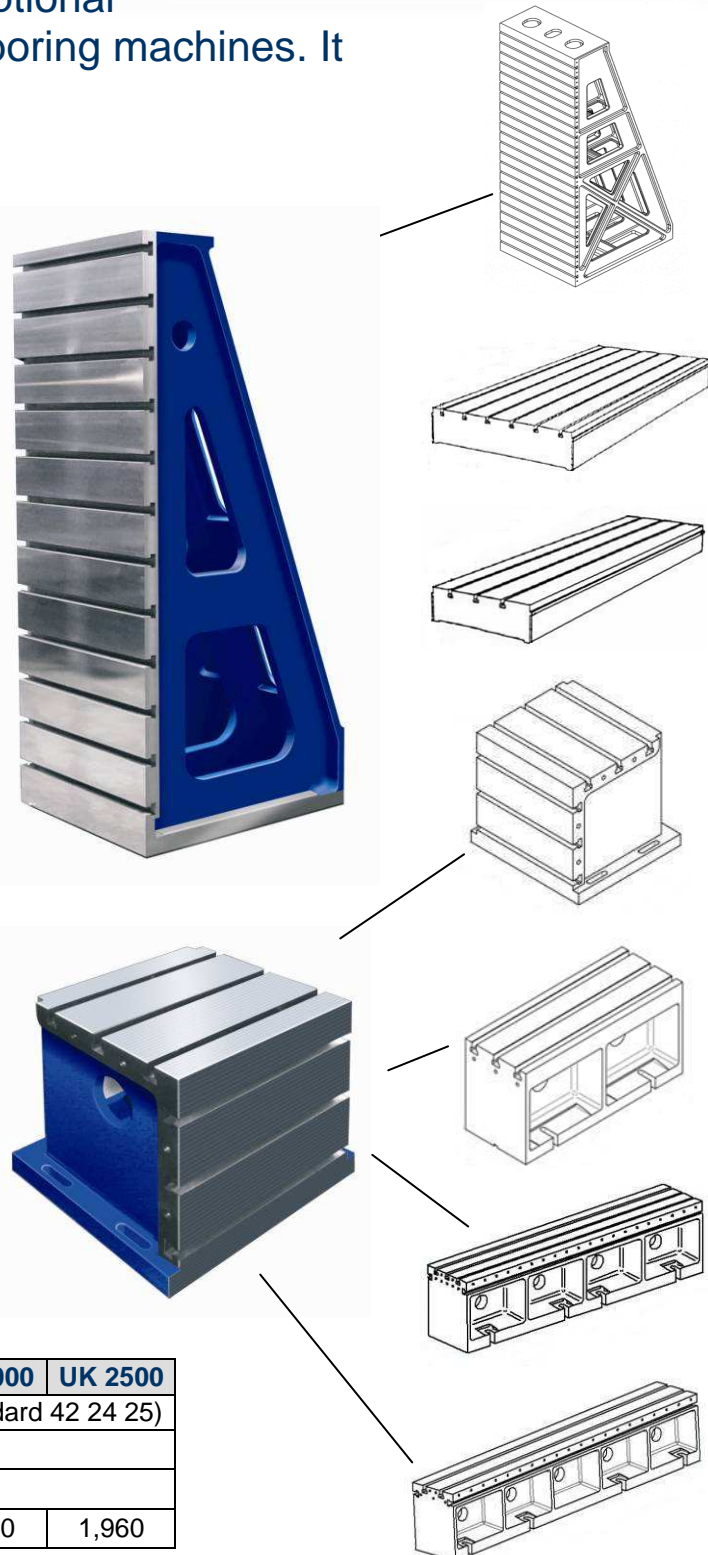

CLAMPING ANGLE PLATES

Clamping angle plates can be supplied in sizes 800; 950; 1,120; 1,450; 1,620; 2,000; 2,500; 3,000; 3,500; 4,000; 4,500; 5,000; 6,000 mm.

They are anchored to the clamping table or just to floor plates.

Type	Dimensions (mm)			Weight (kg)
	X	Y	Z	
UU 800	320	800	500	350
UU 950	500	950	500	600
UU 1120	320	1,120	600	500
UU 1450	500	1,450	650	1,000
UU 1620	700	1,620	725	1,470
UU 2000	800	2,000	1,000	2,500
UU 2500	1,000	2,500	1,200	4,000
UU 3000	1,200	3,000	1,500	4,500
UU 3500	1,300	3,500	1,600	7,000
UU 4000	1,300	4,000	1,700	7,870
UU 4500	1,300	4,500	1,700	8,550
UU 5000	1,300	5,000	1,880	8,970
UU 6000	1,500	6,000	2,080	12,000

Optimal solution for your workpiece

CLAMPING CUBES

UK 500, UK 1000, UK 2000, UK 2500.

They are anchored to the clamping table or just to floor plates.

		UK 500	UK 1000	UK 2000	UK 2500
Material		gray cast iron (Czech Standard 42 24 25)			
Holes for clamping screws		M20			
A, B, C surface hardness	HB	190 ± 10			
Weight *	kg	285	680	1,500	1,960

CLAMPING EQUIPMENT

CLAMPING PLATES

Clamping plates are used for clamping of large and heavy workpieces. The clamping plates are anchored to a special concrete foundation similarly as the machine.

Basic specifications - TYPE 1 (short and long)			
		short	long
Total dimensions	mm	400 x 1,885 x 2,420	400 x 1,885 x 4,020
Clamping area	mm	1,875 x 2,420	1,875 x 4,020
Workpiece weight max.	kg	45,000	80,000
Weight	kg	5,000	8,200