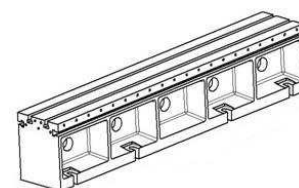

CLAMPING ANGLE PLATES

Clamping angle plates can be supplied in sizes 800; 950; 1,120; 1,450; 1,620; 2,000; 2,500; 3,000; 3,500; 4,000; 4,500; 5,000; 6,000 mm.

They are anchored to the clamping table or just to floor plates.

Optimal solution for your workpiece

CLAMPING CUBES

UK 500, UK 1000, UK 2000, UK 2500.

They are anchored to the clamping table or just to floor plates.

		UK 500	UK 1000	UK 2000	UK 2500
Material		gray cast iron (Czech Standard 42 24 25)			
Holes for clamping screws		M20			
A, B, C surface hardness	HB	190 ± 10			
Weight *	kg	285	680	1,500	1,960

CLAMPING EQUIPMENT

CLAMPING PLATES

Clamping plates are used for clamping of large and heavy workpieces. The clamping plates are anchored to a special concrete foundation similarly as the machine.

Basic specifications - TYPE 1 (short and long)			
		short	long
Total dimensions	mm	400 x 1,885 x 2,420	400 x 1,885 x 4,020
Clamping area	mm	1,875 x 2,420	1,875 x 4,020
Workpiece weight max.	kg	45,000	80,000
Weight	kg	5,000	8,200

Basic specifications - TYPE 2			
Total dimensions	mm	300 x 1,260 x 4,020	
Clamping area	mm	1,225 x 4,020	
Workpiece weight max.	kg	30,000	
Weight	kg	4,900	

Basic specifications - TYPE 3			
Total dimensions	mm	200 x 1,600 x 3,100	
Clamping area	mm	1,600 x 3,100	
Workpiece weight max.	kg	15,000	
Weight	kg	3,100	