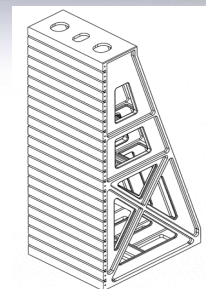

CLAMPING ANGLE PLATES

Clamping angle plates can be supplied in sizes 800; 950; 1,120; 1,450; 1,620; 2,000; 2,500; 3,000; 3,500; 4,000; 4,500; 5,000; 6,000 mm.

They are anchored to the clamping table or just to floor plates.

Optimal solution for your workpiece

CLAMPING CUBES

UK 500, UK 1000, UK 2000, UK 2500.

They are anchored to the clamping table or just to floor plates.

		UK 500	UK 1000	UK 2000	UK 2500
Material		gray cast iron (Czech Standard 42 24 25)			
Holes for clamping screws		M20			
A, B, C surface hardness	HB	190 ± 10			
Weight *	kg	285	680	1,500	1,960

CLAMPING EQUIPMENT

CLAMPING PLATES

Clamping plates are used for clamping of large and heavy workpieces. The clamping plates are anchored to a special concrete foundation similarly as the machine.

Basic specifications - TYPE 1 (short and long)			
		short	long
Total dimensions	mm	400 x 1,885 x 2,420	400 x 1,885 x 4,020
Clamping area	mm	1,875 x 2,420	1,875 x 4,020
Workpiece weight max.	kg	45,000	80,000
Weight	kg	5,000	8,200

Basic specifications - TYPE 2			
Total dimensions	mm	300 x 1,260 x 4,020	
Clamping area	mm	1,225 x 4,020	
Workpiece weight max.	kg	30,000	
Weight	kg	4,900	

Basic specifications - TYPE 3			
Total dimensions	mm	200 x 1,600 x 3,100	
Clamping area	mm	1,600 x 3,100	
Workpiece weight max.	kg	15,000	
Weight	kg	3,100	